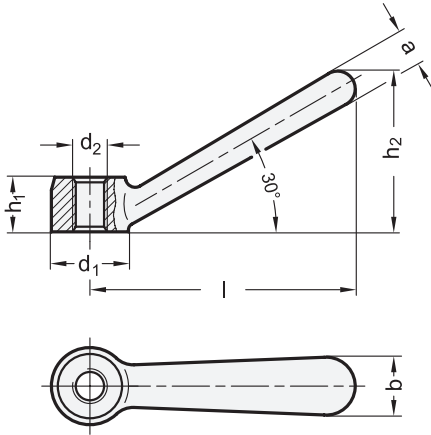

ROSTFREI  
Inox  
Stainless  
Steel

<sup>1</sup> d <sub>1</sub>	<sup>2</sup> d <sub>2</sub>	a	b	h <sub>1</sub>	h <sub>2</sub> ≈	Length l ≈
16	M 8	7	12	12	34	56
20	M 10	9	14	14	42,5	70
25	M 12	11	18	18	53	87
32	M 16	15	22	22	66,5	109
40	M 20	18	28	28	84,5	140

**Specification**

- Malleable cast iron <sup>3</sup> —
  - fettled
  - Contact faces machined
- Stainless Steel-Precision casting **NI**
  - AISI CF-8
  - fettled
  - Contact faces machined
- *Stainless Steel characteristics* → Page 1489
- **RoHS compliant**

**On request**

- Clamp nuts GN 206 plastic coated

**Information**

- see also...
- *Clamping levers GN 99.5 (Steel, zinc plated)* → Page 368
  - *Stainless Steel-Clamping levers GN 99.6* → Page 368

How to order (Steel) <sup>1</sup> <sup>2</sup> <b>GN 206-32-M16</b>	1	d <sub>1</sub>
	2	d <sub>2</sub>

How to order (Stainless Steel) <sup>1</sup> <sup>2</sup> <sup>3</sup> <b>GN 206-25-M12-NI</b>	1	d <sub>1</sub>
	2	d <sub>2</sub>
	3	Material