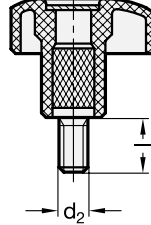

Natural colour
anodized
small plate
(Aluminum)

ELESA Original design VTR.

1 d_1	2 d_2	3 Length l	d_3	h_1	h_2	t		
32	M 5	10	20	40	14	26	16	10
32	M 6	10	20	40	14	26	16	12
40	M 6	10	20	40	16	30	17	12
40	M 8	16	30	50	16	30	17	14
50	M 8	16	30	50	19	35	19	14
50	M 10	20	30	50	19	35	19	16
60	M 10	20	30	50	22	41	22	16
60	M 12	20	30	50	22	41	22	18

Specification

- Plastic
Technopolymer (Polyamide PA)
- temperature resistant up to 90 °C
- black, RAL 9005, shiny finish **● SW**
- orange, RAL 2004, shiny finish **● OR**
(only version with internal thread)
- Bush
Brass
- Threaded bolt
Steel zinc plated, blue passivated
- RoHS compliant

Information

Triangular knobs GN 5339 impress by their elegant shape and gleaming colour.

Triangular knob	1 d_1
GN 5339-40-M8-OR	2 d_2
	4 Colour

Triangular knob with threaded bolt	1 d_1
GN 5339-50-M10-30-SW	2 d_2
	3 Length l
	4 Colour